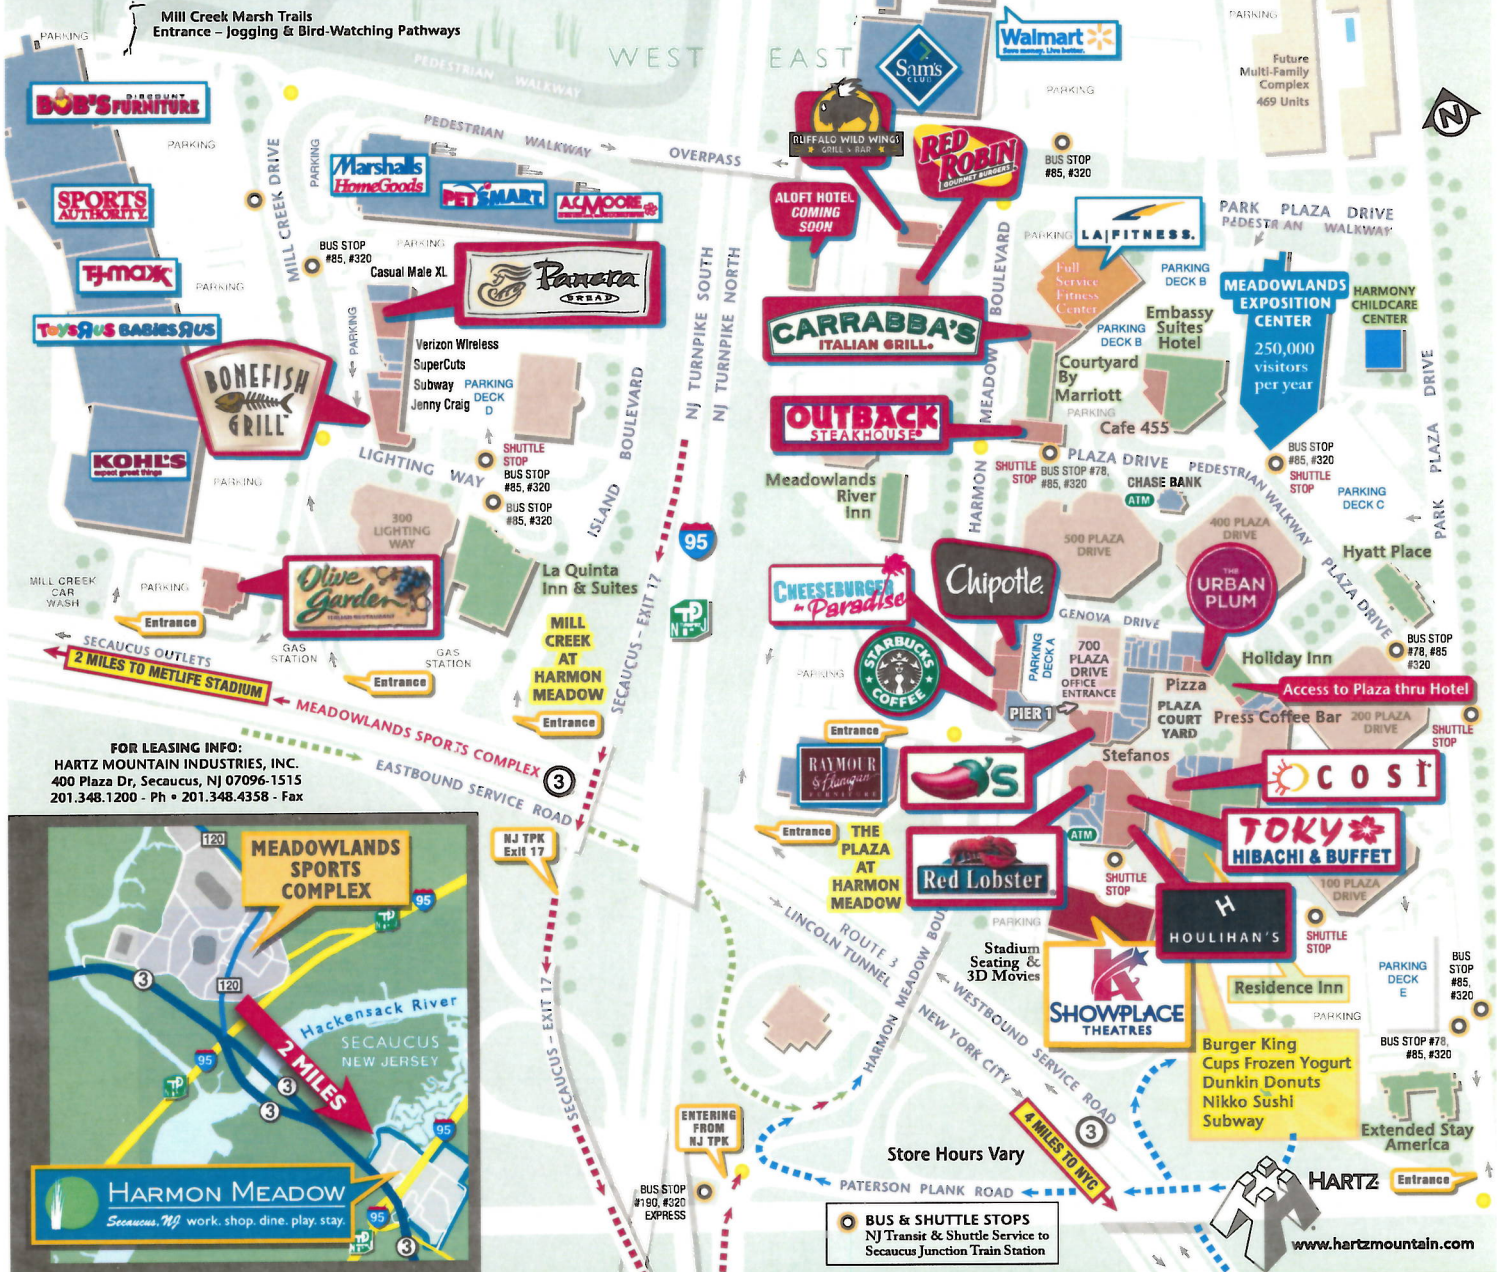

Welcome

HARMON MEADOW

Secaucus, NJ work. shop. dine. play. stay.

FOR LEASING INFO:
HARTZ MOUNTAIN INDUSTRIES, INC.
400 Plaza Dr, Secaucus, NJ 07096-1515
201.348.1200 - Ph • 201.348.4358 - Fax

- Over 25 Restaurants
- 14-Screen Movie Theatre
- 9 Hotels
- Full-Service Fitness Center
- Convention Center
- No Sales Tax on Clothing and Shoes
- Open Sundays
- All are within walking distance

Harmon Meadow: Mill Creek • The Plaza
Route 3 West Local to Mill Creek Drive / Route 3 East Local to Harmon Meadow Blvd Exit • NJ Turnpike to Exit 16E or 17, Secaucus, NJ
www.harmonmeadow.com • 201-348-1200 • Open 7 days
Print directions online from www.harmonmeadow.com

NJ Transit Bus Information: 973-275-5555
For a schedule, visit www.njtransit.com
Free Shuttle Service to the Secaucus Train Station: 201-939-4242
For schedule, visit www.ezride.org
For Newark Airport Shuttle Service & Stops, visit www.ezride.org