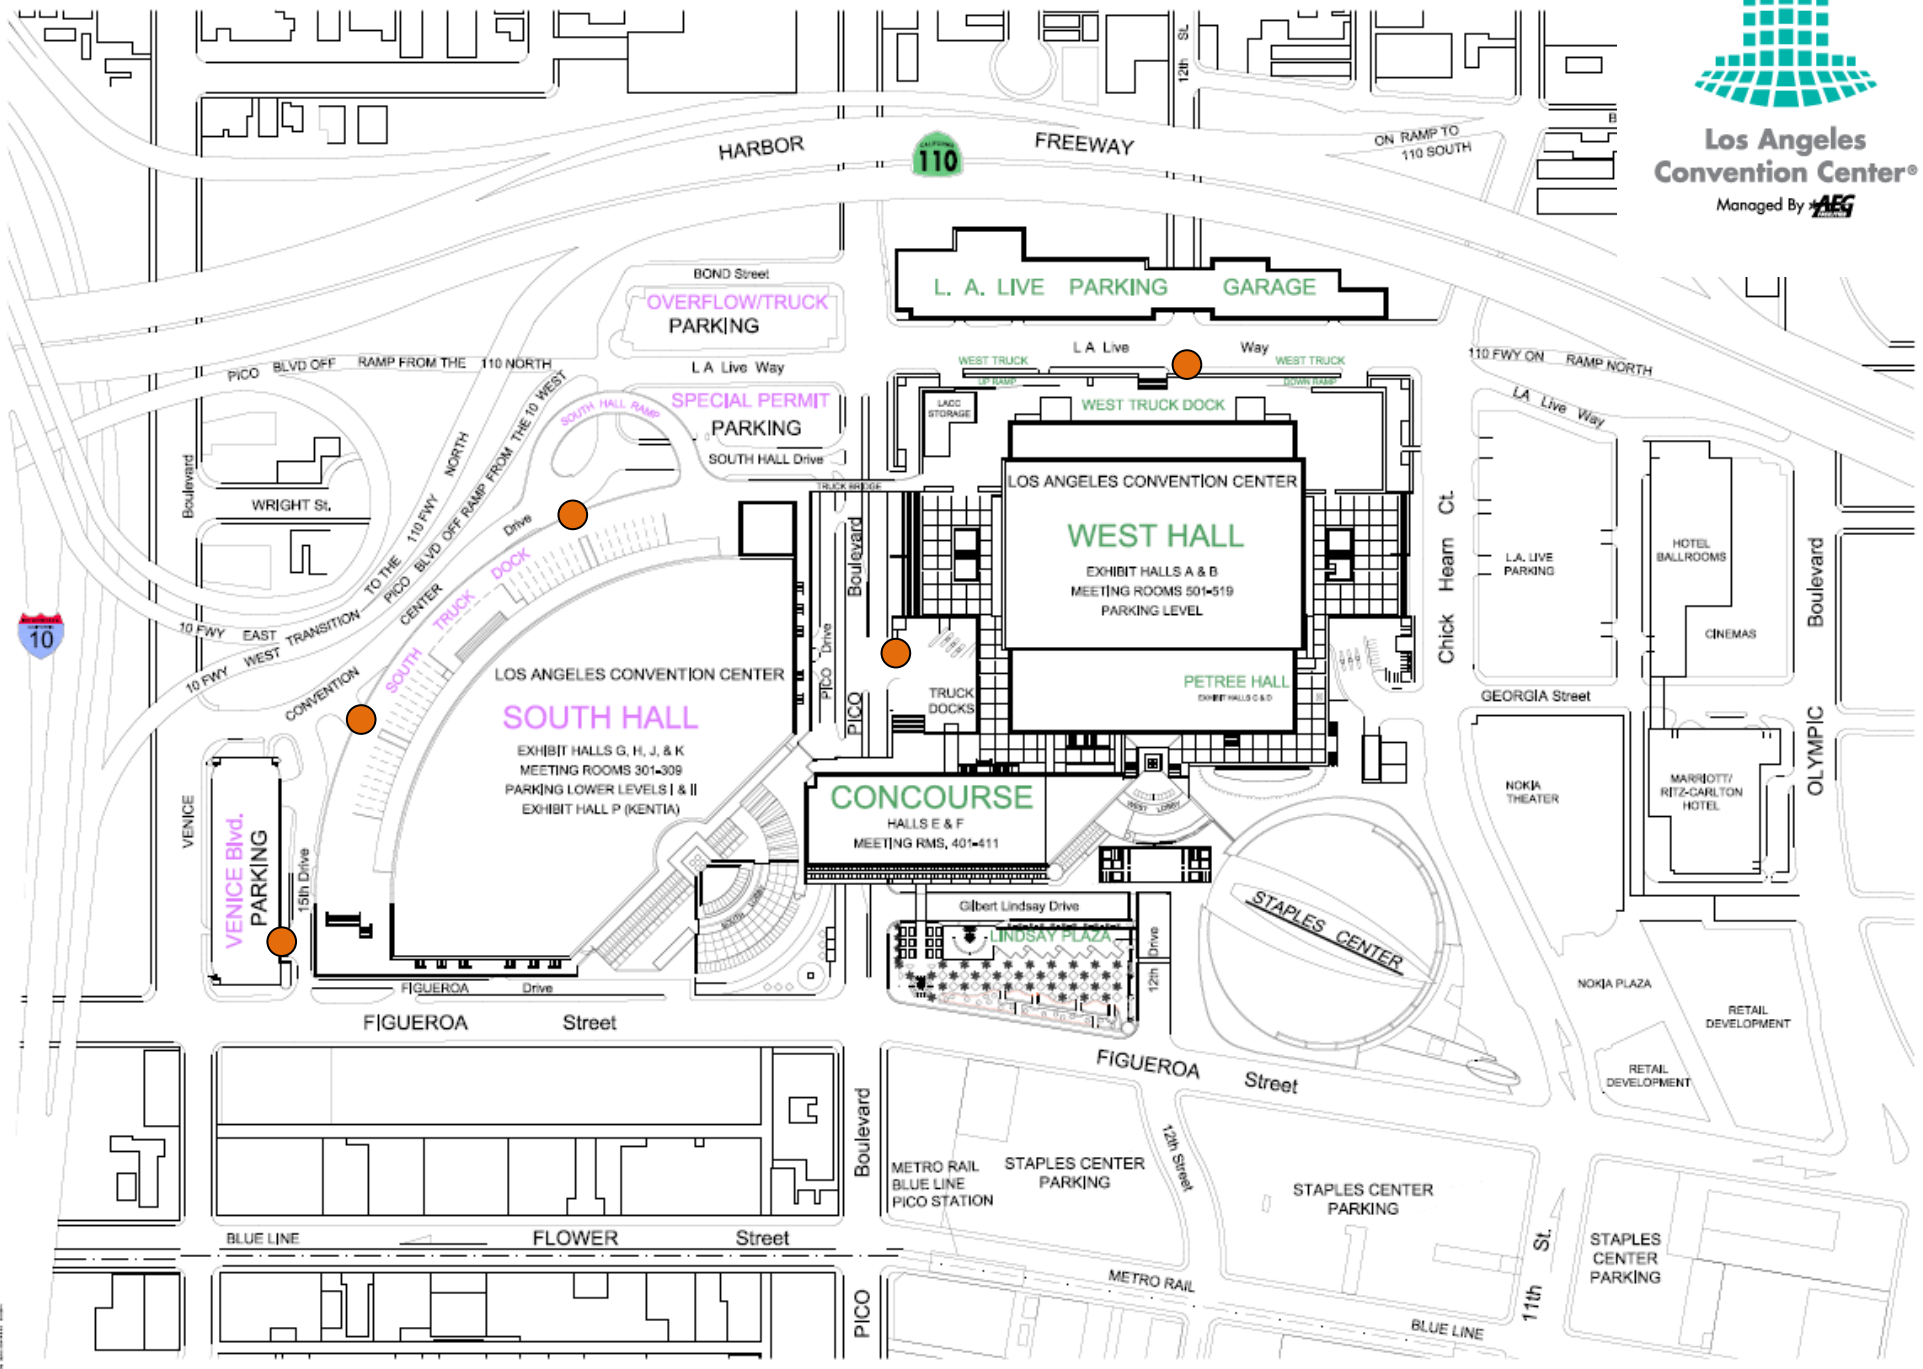

Los Angeles Convention Center®

Managed By AEG

LOS ANGELES CONVENTION CENTER

ENTRANCE POINTS TO LACC GARAGES – SUBJECT TO CHANGE BASED ON EVENT ACTIVITY