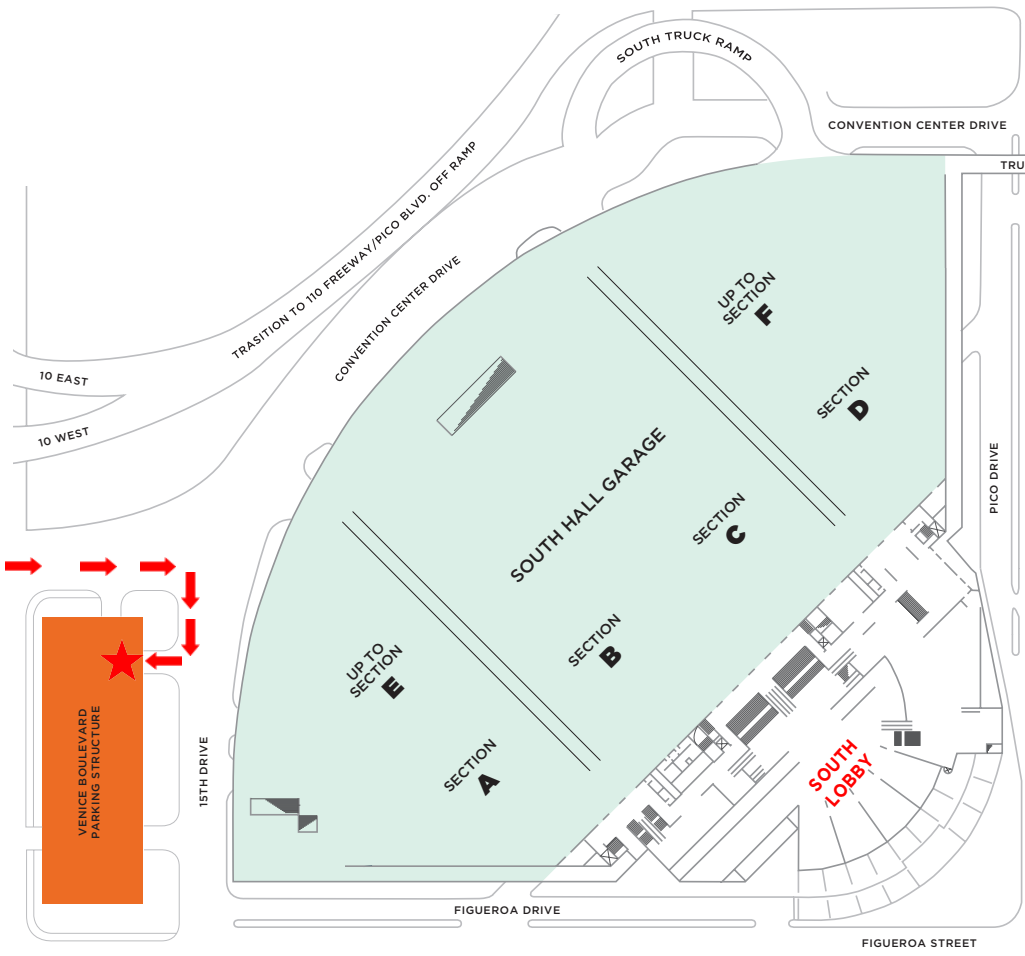

VENICE PARKING GARAGE ENTRANCE

- West Hall Garage
- South Hall Garage
- Parking Lot C
- Bond Street Parking Lot
- Venice Blvd. Parking Structure