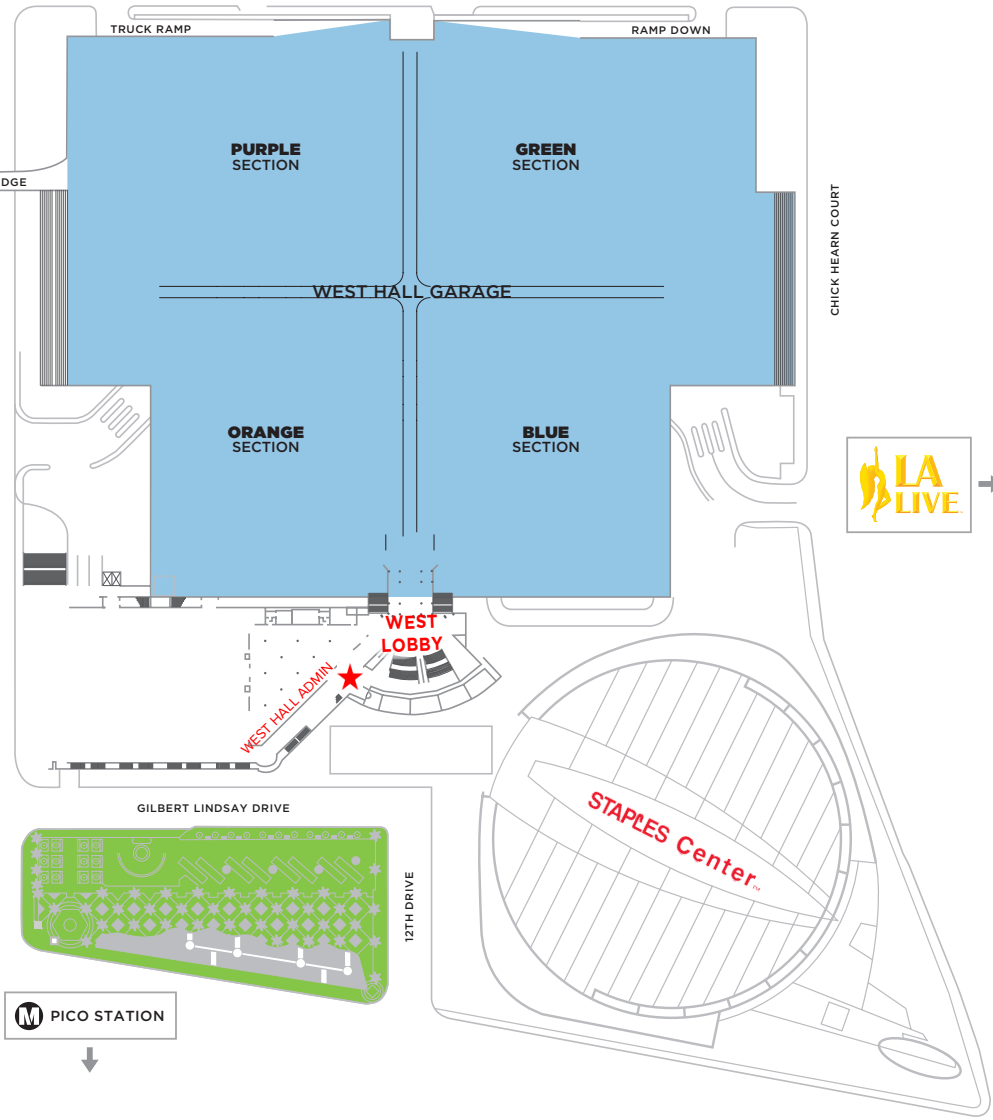

VENICE PARKING GARAGE ENTRANCE

- West Hall Garage
- South Hall Garage
- Parking Lot C
- Bond Street Parking Lot
- Venice Blvd. Parking Structure