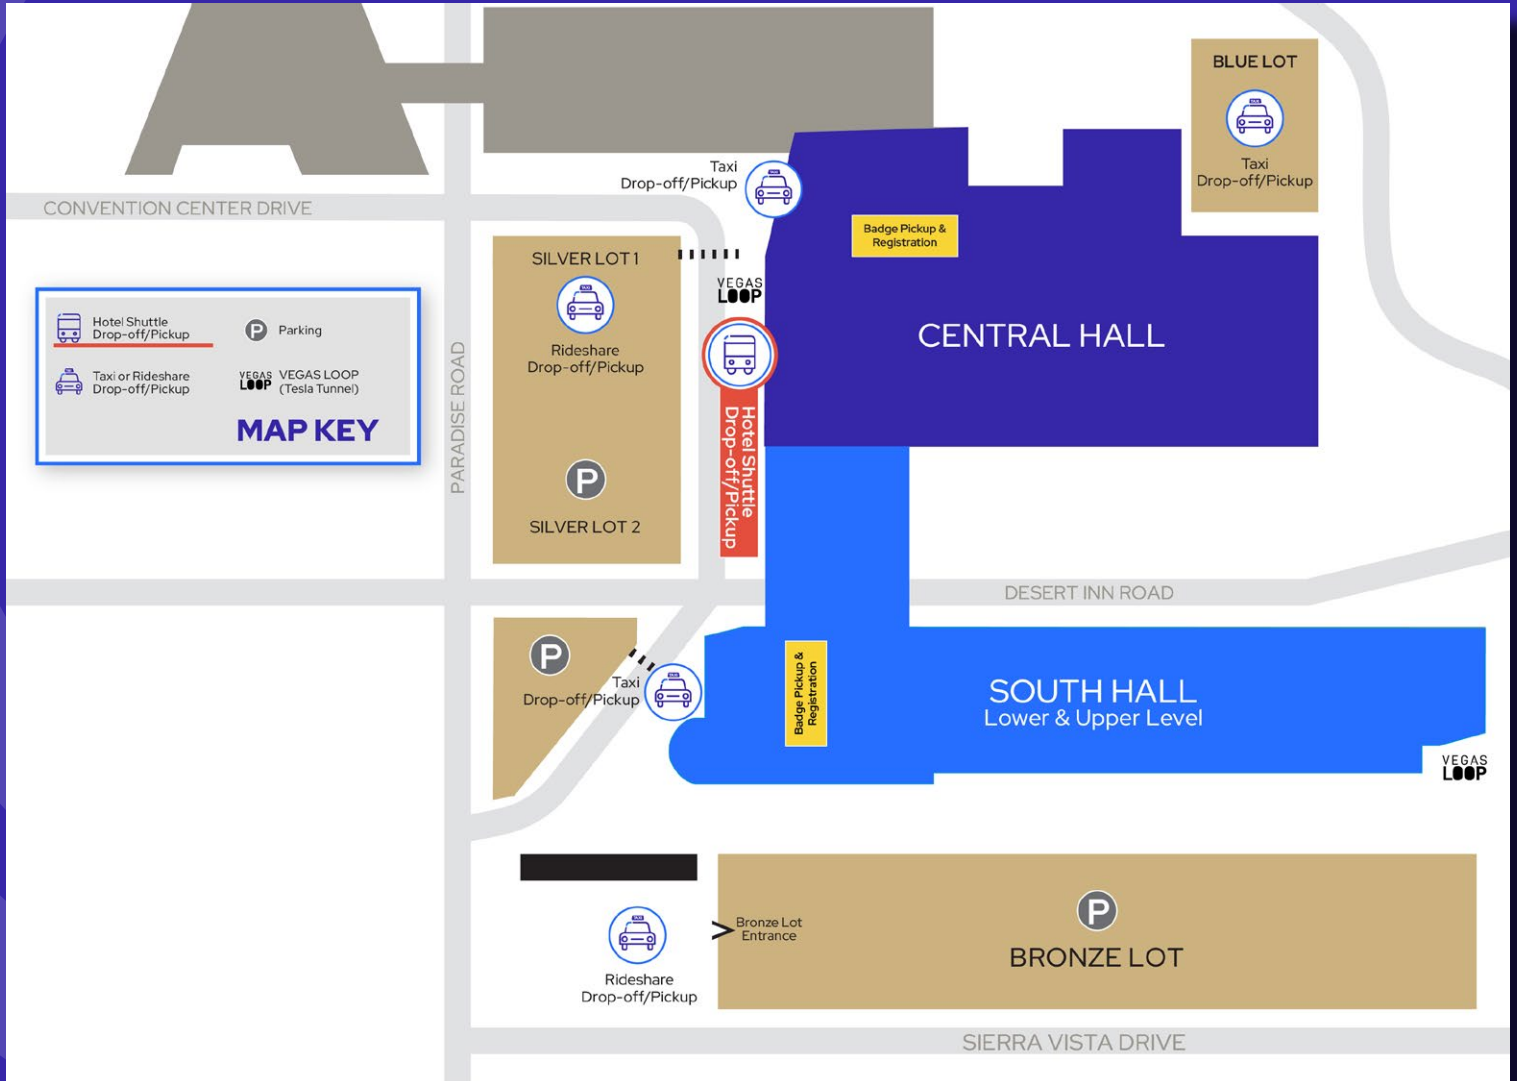

TRANSPORTATION INFORMATION

MAY 18 – 20 • LAS VEGAS CONVENTION CENTER

LAS VEGAS CONVENTION CENTER (LVCC) CAMPUS MAP

HOTEL SHUTTLES

Hours of Operation

Tuesday, May 19

7:00 – 10:00 am

3:00 – 6:00 pm

Wednesday, May 20

7:00 – 10:00 am

1:00 – 4:00 pm

See page 2 for Hotel Shuttle route assignments

VEGAS LOOP

Hours of Operation

Servicing Resorts World and Wynn/Encore

Monday, May 18

15-minute service

Tuesday, May 19 7:00 – 10:00 am 3:00 – 6:00 pm
 Wednesday, May 20 7:00 – 10:00 am 1:00 – 4:00 pm

ROUTE

	HOTEL	PICKUP LOCATION
1	New York-New York	Right of Main Entrance
	Park MGM	Tour Bus Area
2	Aria	Tour Bus Area
	Vdara	Walk to Aria
	Waldorf Astoria	Walk to Aria
3	Elara Hilton Grand Vacations	Walk to Planet Hollywood
	MGM Grand	Right of Main Entrance
	Planet Hollywood	Tour Bus Area
	Signature at MGM Grand	Walk to MGM Grand
4	Horseshoe Las Vegas	North Entrance on Flamingo Road
	Paris	Walk to Horseshoe North Entrance
	Westin Las Vegas	Walk to Horseshoe North Entrance
5	Bellagio	Tour Bus Area
	Cosmopolitan	Walk to Bellagio
6	Caesars Palace	Colosseum Entrance
	Nobu Hotel at Caesars Palace	Colosseum Entrance
7	Treasure Island	Curbside on Siren's Cove
	Trump	Curbside in Front of Main Entrance
8	Encore	Encore, Right of Main Entrance
	Wynn	Walk to Encore
9	Conrad at Resorts World	South Parking Lot - Shared Ride Lot
	Hilton at Resorts World	South Parking Lot - Shared Ride Lot

NO SHUTTLE SERVICE Flamingo, Four Seasons, Harrah's, The Linq, Palms, Rio, Sahara

VEGAS LOOP (TESLA TUNNEL) Resorts World, Wynn/Encore

WALK TO CONVENTION CENTER

Courtyard by Marriott	Hilton Grand Vacations - Las Vegas Strip	Home2 Suites
Embassy Suites	Hilton Grand Vacations - LVCC	Las Vegas Marriott
Hampton Inn		Renaissance
		Residence Inn
		Springhill Suites